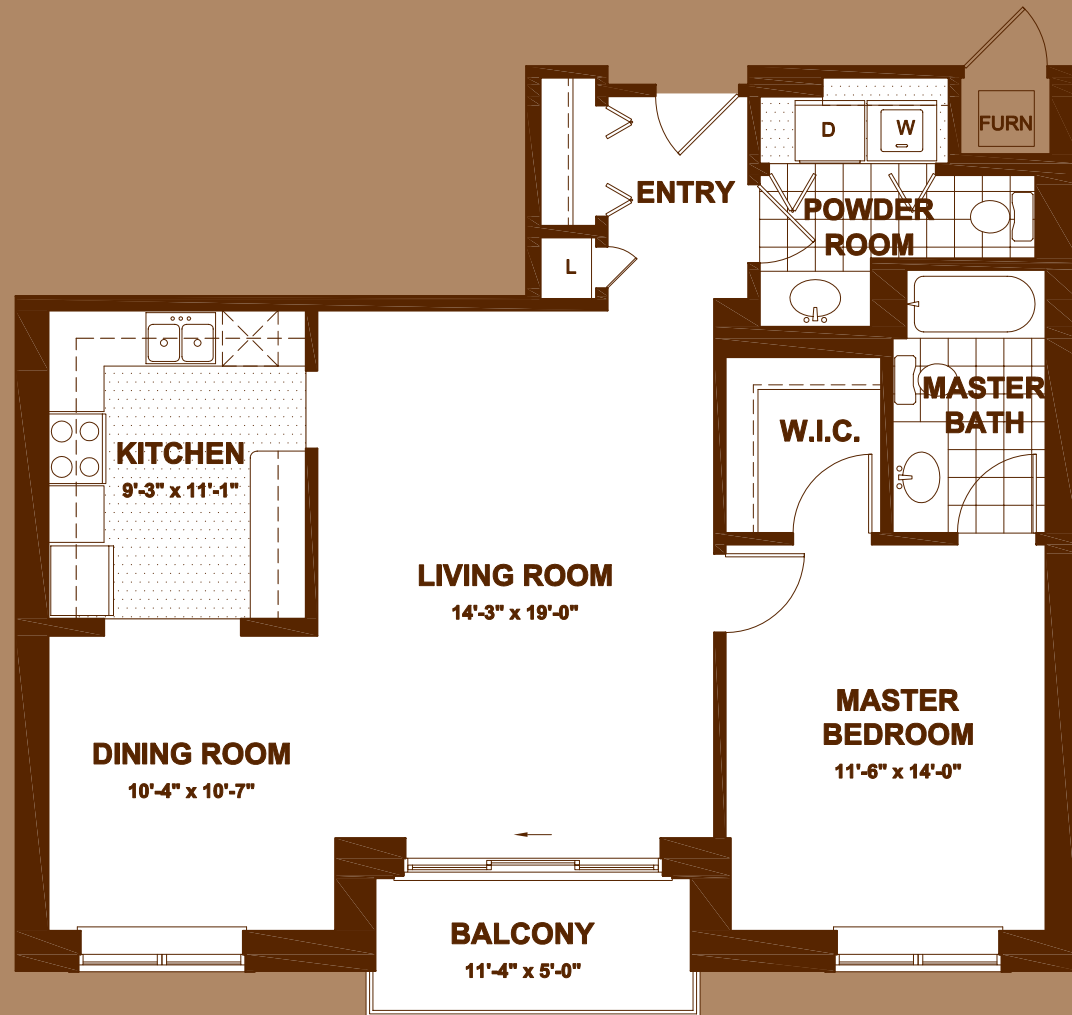

FAIRFAX

1 BEDROOM ■ 1.5 BATH
1,007 SQ FT

RESIDENCE FEATURES:

- Private Balcony
58 sq ft balcony on 3rd - 6th floors
- Dining Room
- Coat and Linen Closet
- Master Suite with Walk-In Closet
- Heated, Indoor Parking