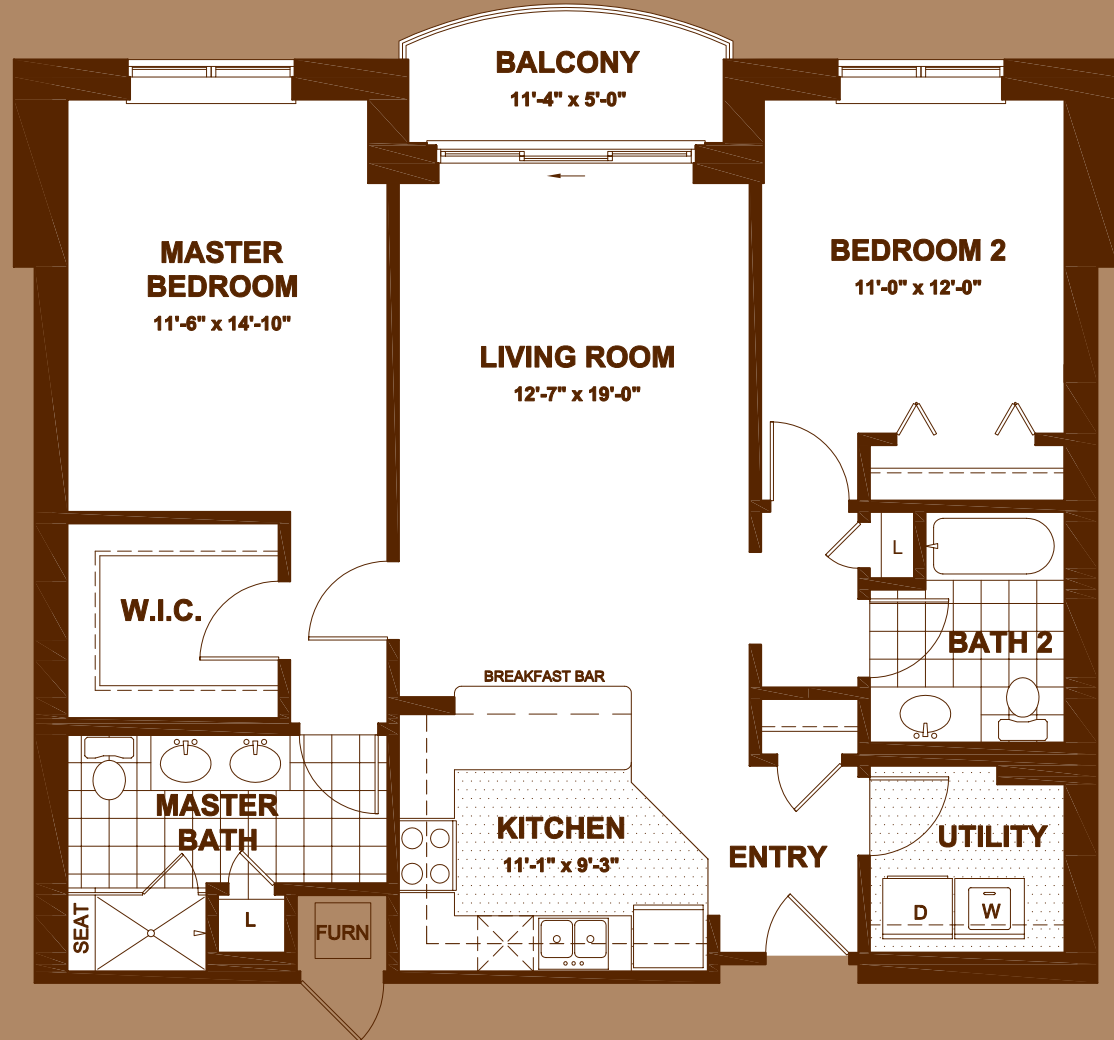

DOVER

2 BEDROOM ■ 2 BATH
1,186 SQ FT

RESIDENCE FEATURES:

- Private Curved Balcony
53 sq ft balcony on 2nd - 6th floors
- Breakfast Bar in Kitchen
- Laundry Room
- Coat and Linen Closet
- Master Suite with Walk-In Closet
- Double Vanity in Master Bath
- Seated Shower in Master Bath
- Heated, Indoor Parking