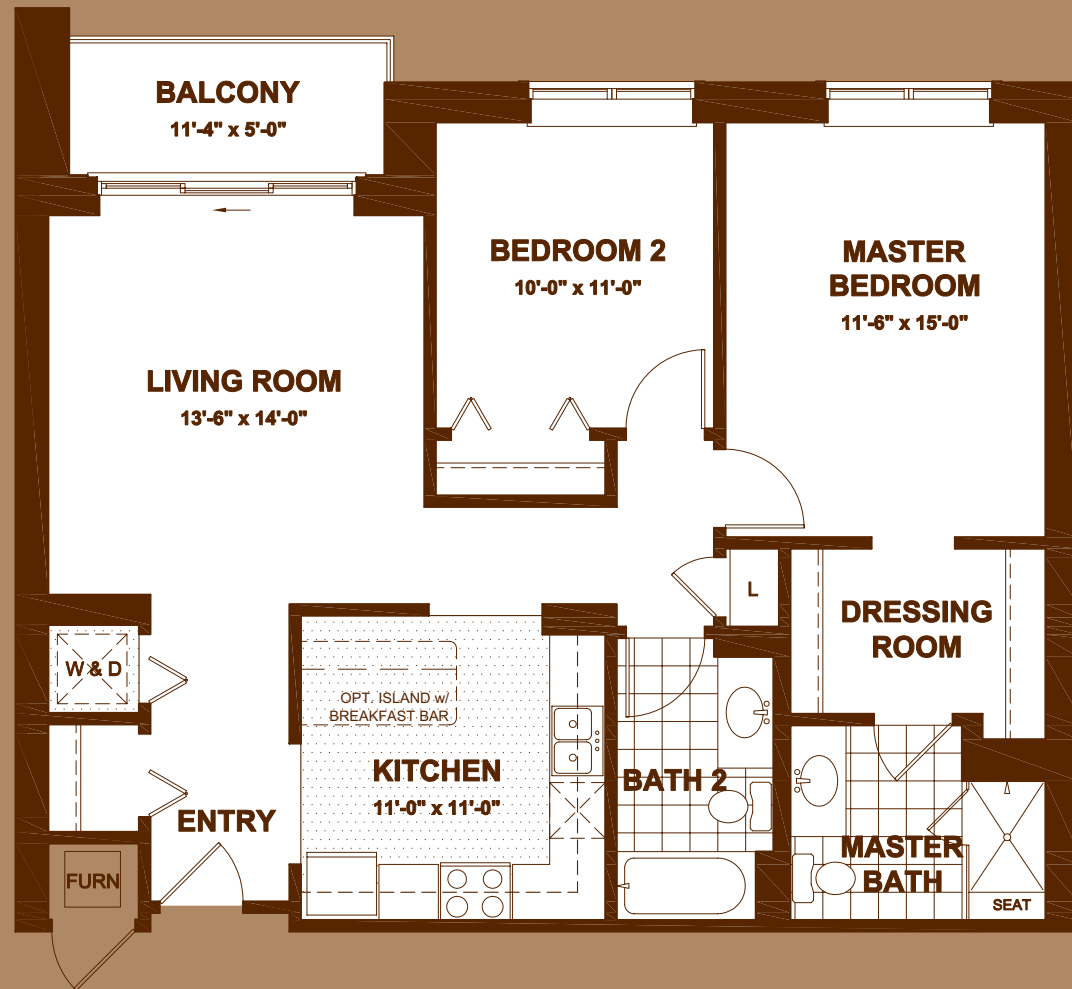

# CRAWFORD

2 BEDROOM ■ 2 BATH  
1,087 SQ FT

## RESIDENCE FEATURES:

- Private Balcony  
76 sq ft balcony on 2nd floor  
58 sq ft balcony on 3rd - 6th floors
- Eat-In Kitchen or Optional Island with Breakfast Bar
- Coat and Linen Closet
- Master Suite with Dressing Room
- Seated Shower in Master Bath
- Heated, Indoor Parking