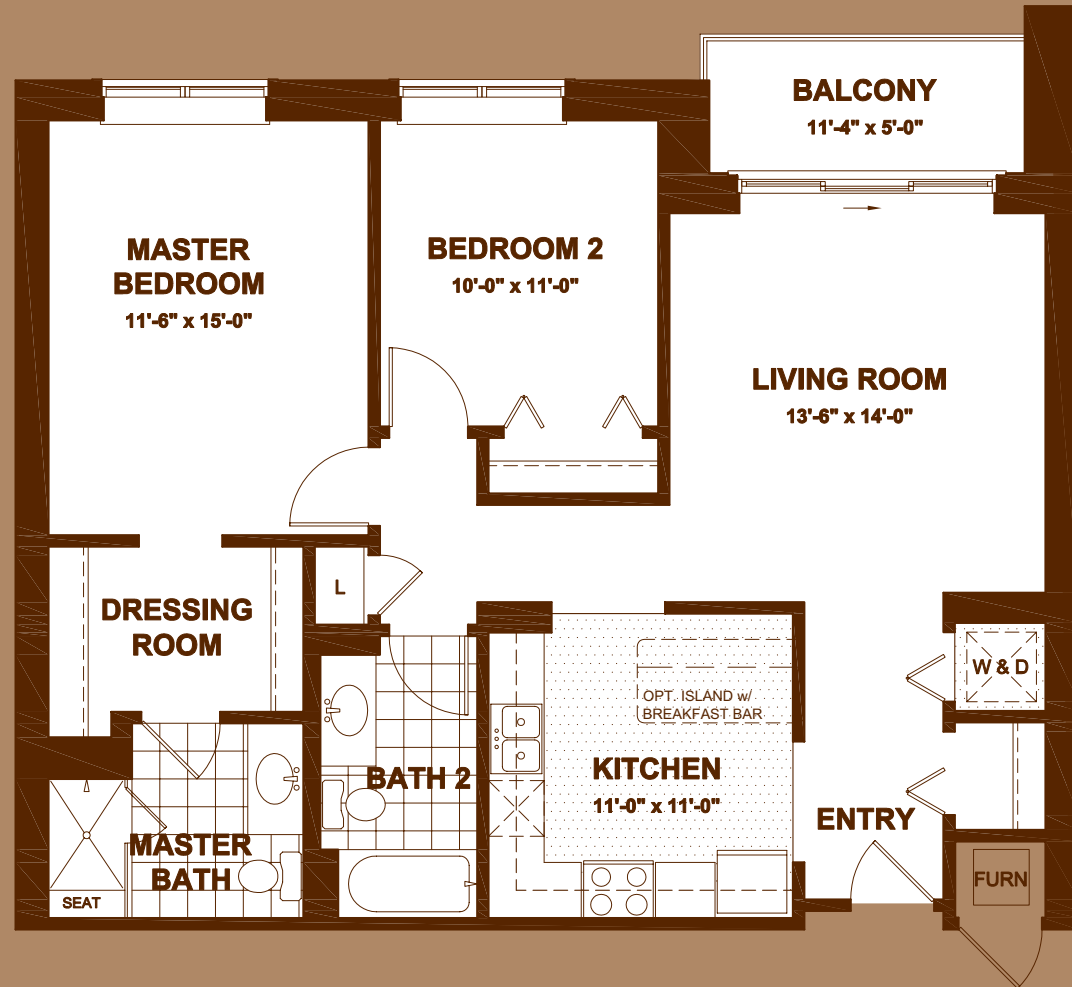

CRAWFORD

2 BEDROOM ■ 2 BATH
1,087 SQ FT

RESIDENCE FEATURES:

- Private Balcony
76 sq ft balcony on 2nd floor
58 sq ft balcony on 3rd - 6th floors
- Eat-In Kitchen or Optional Island with Breakfast Bar
- Coat and Linen Closet
- Master Suite with Dressing Room
- Seated Shower in Master Bath
- Heated, Indoor Parking