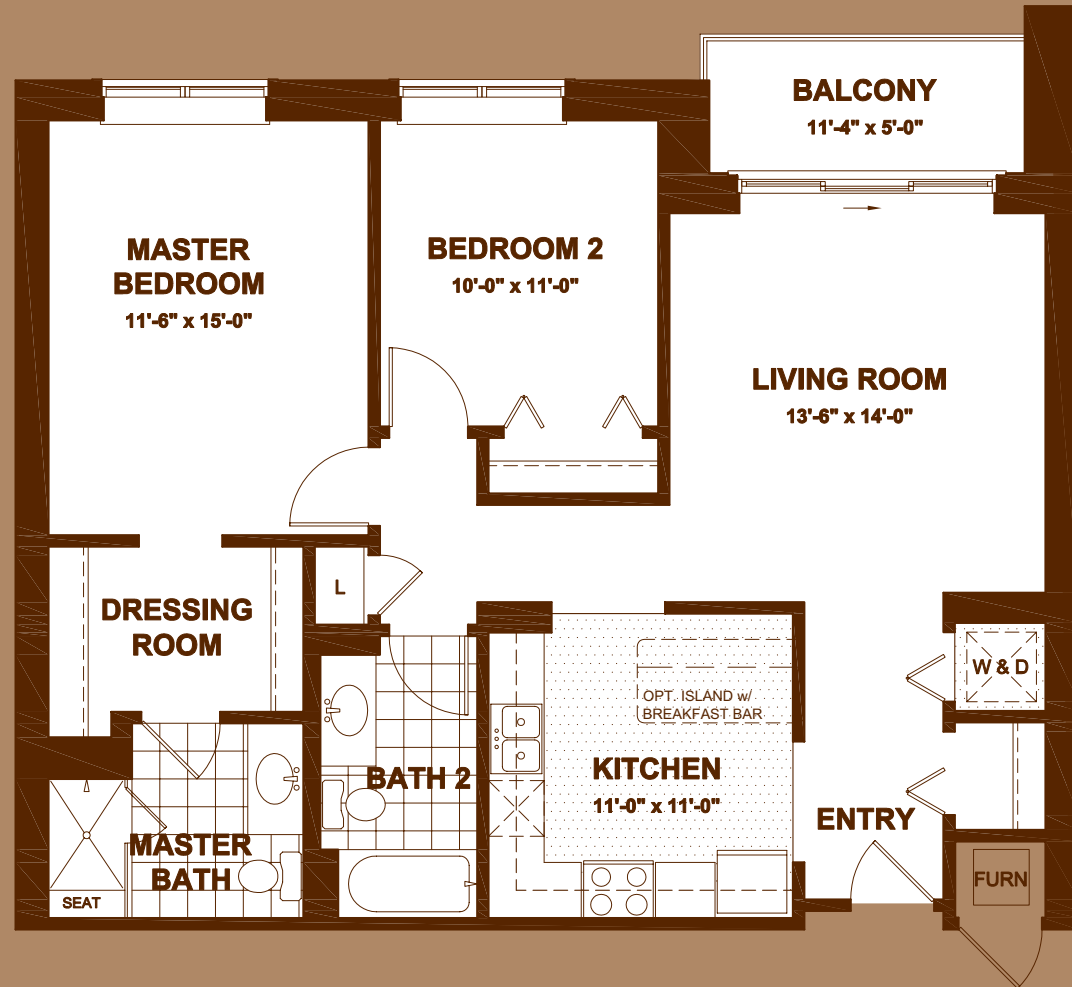

# CRAWFORD

2 BEDROOM ■ 2 BATH  
1,087 SQ FT

## RESIDENCE FEATURES:

- Private Balcony  
76 sq ft balcony on 2nd floor  
58 sq ft balcony on 3rd - 6th floors
- Eat-In Kitchen or Optional Island with Breakfast Bar
- Coat and Linen Closet
- Master Suite with Dressing Room
- Seated Shower in Master Bath
- Heated, Indoor Parking