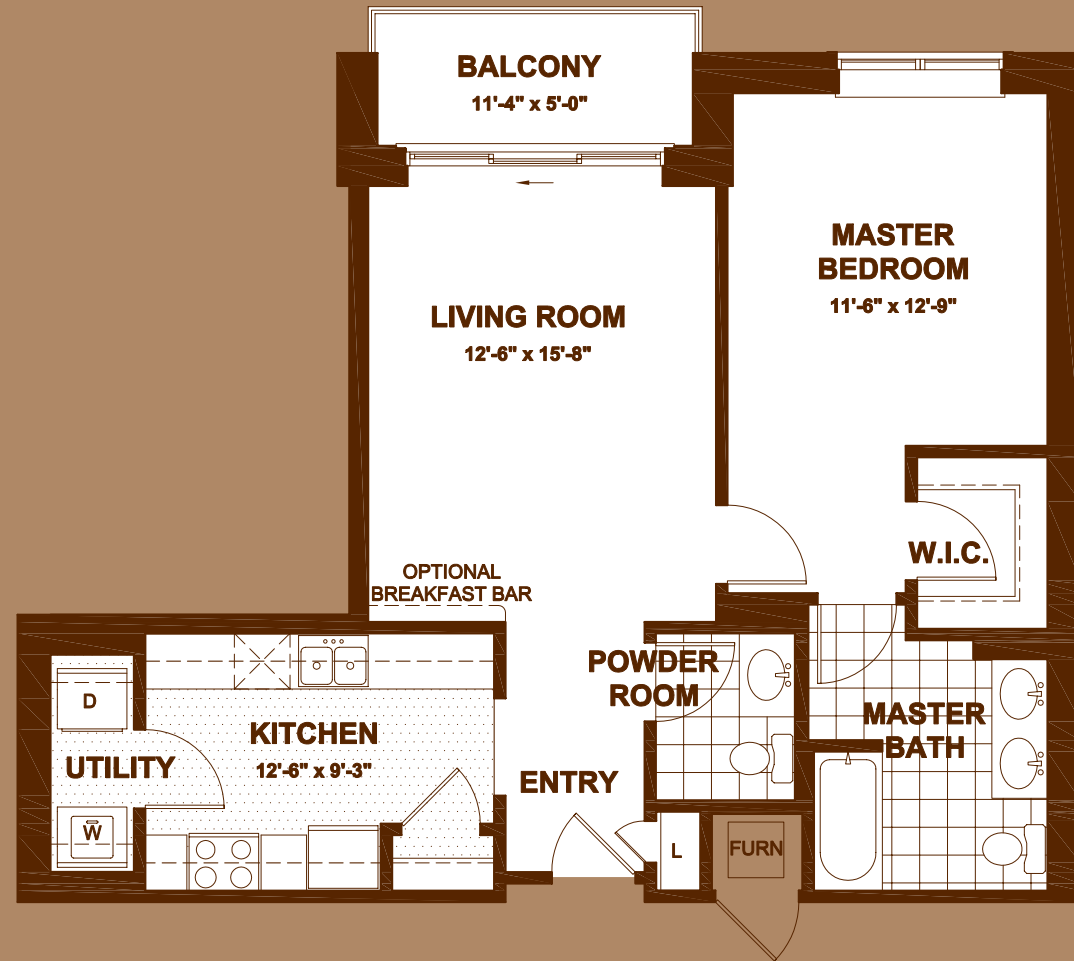

BUCKLEY

1 BEDROOM ■ 1.5 BATH
844 SQ FT

RESIDENCE FEATURES:

- Private Balcony
80 sq ft balcony on 2nd floor
58 sq ft balcony on 3rd - 6th floors
- Optional Breakfast Bar in Kitchen
- Coat and Linen Closet
- Master Suite with Walk-In Closet
- Double Vanity in Master Bath
- Heated, Indoor Parking