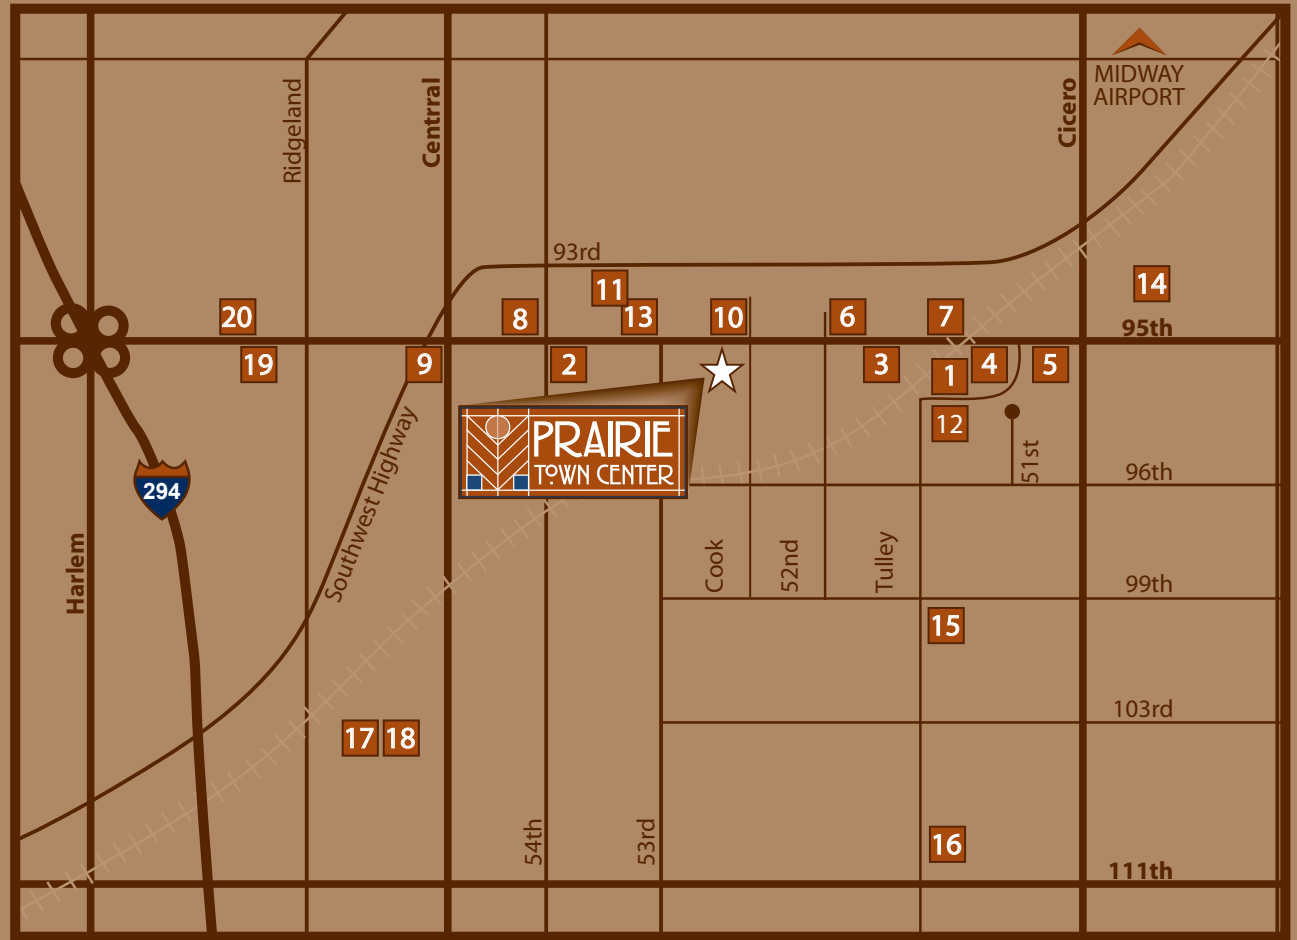

THE NEIGHBORHOOD

★ Prairie Town Center Condominiums

- 1 Metra Station
- 2 Freshline Grocery
- 3 Starbucks & Potbelly's
- 4 Citibank, Dunkin' Donuts & The Children's Museum in Oak Lawn
- 5 Palermo's 95th
- 6 The Cornerstone Cafe
- 7 Cold Stone Creamery
- 8 TGI Friday's
- 9 Frankie's Beef House
- 10 Oak Lawn Library
- 11 Village Hall, Police & Fire Station
- 12 Municipal Parking Garage
- 13 Senior Center
- 14 Advocate Christ Medical Center
- 15 Oaks Meadows Park
- 16 Wolfe Wildlife Refuge
- 17 Memorial Park & Pool
- 18 Stoney Creek Golf Course
- 19 Chicago Ridge Mall
- 20 Centennial Park & Pool

NOT TO SCALE