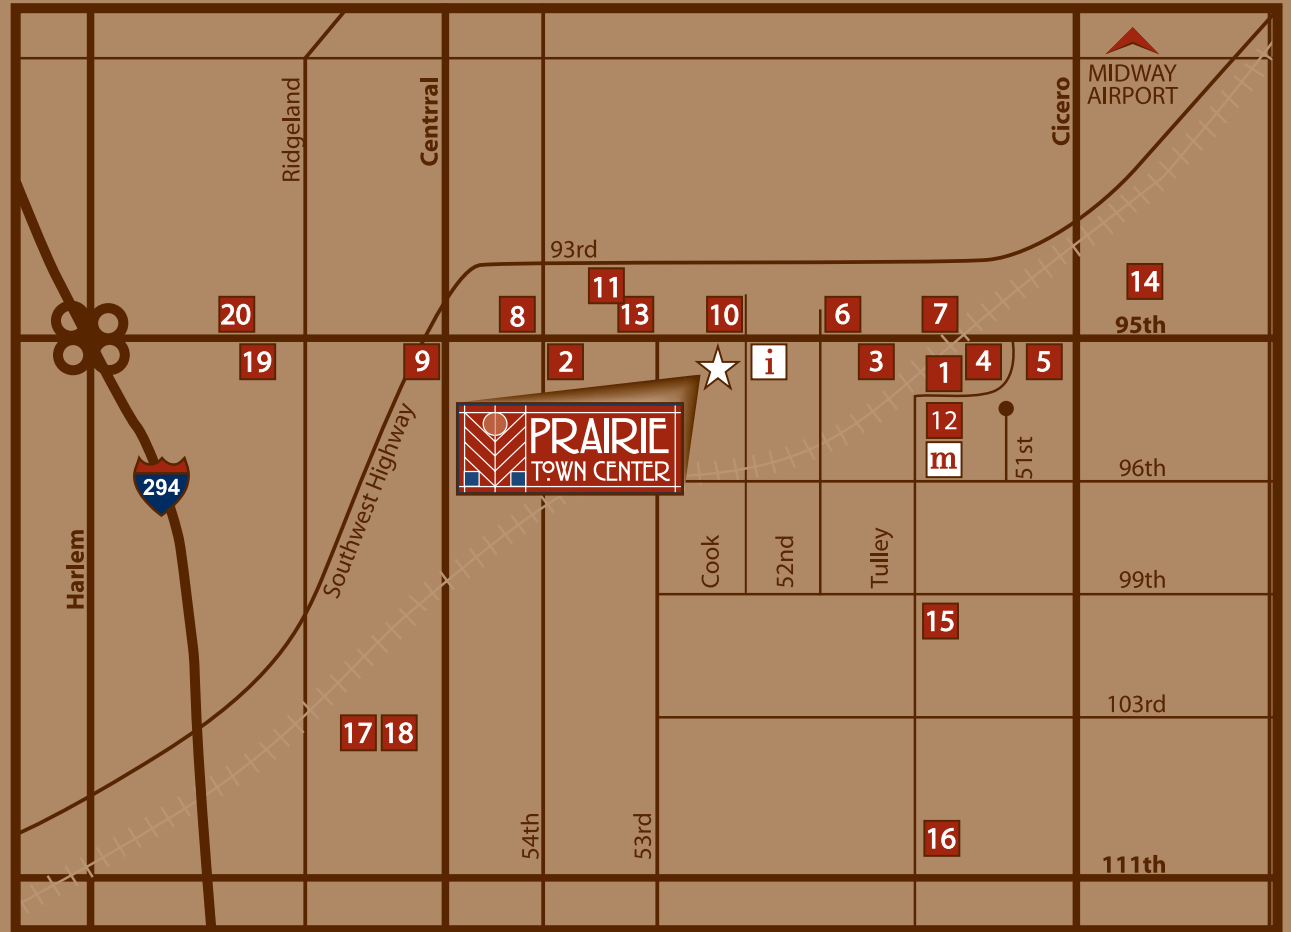

THE NEIGHBORHOOD

- ★ Prairie Town Center Condominiums
- i Prairie Town Center Info Center
- m Prairie Town Center Model
- 1 Metra Station
- 2 Freshline Grocery
- 3 Starbucks, Potbelly's & Hollywood Video
- 4 White Hen, Jimmy John's, Dunkin' Donuts, Citibank & The Children's Museum in Oak Lawn
- 5 Palermo's 95th
- 6 Millie's Ice Cream & Coffee
- 7 Cold Stone Creamery
- 8 TGI Friday's
- 9 Frankie's Beef House
- 10 Oak Lawn Library
- 11 Village Hall, Police & Fire Station
- 12 Municipal Parking Garage
- 13 Senior Center
- 14 Advocate Christ Medical Center
- 15 Oaks Meadows Park
- 16 Wolfe Wildlife Refuge
- 17 Memorial Park & Pool
- 18 Stoney Creek Golf Course
- 19 Chicago Ridge Mall
- 20 Centennial Park & Pool

NOT TO SCALE